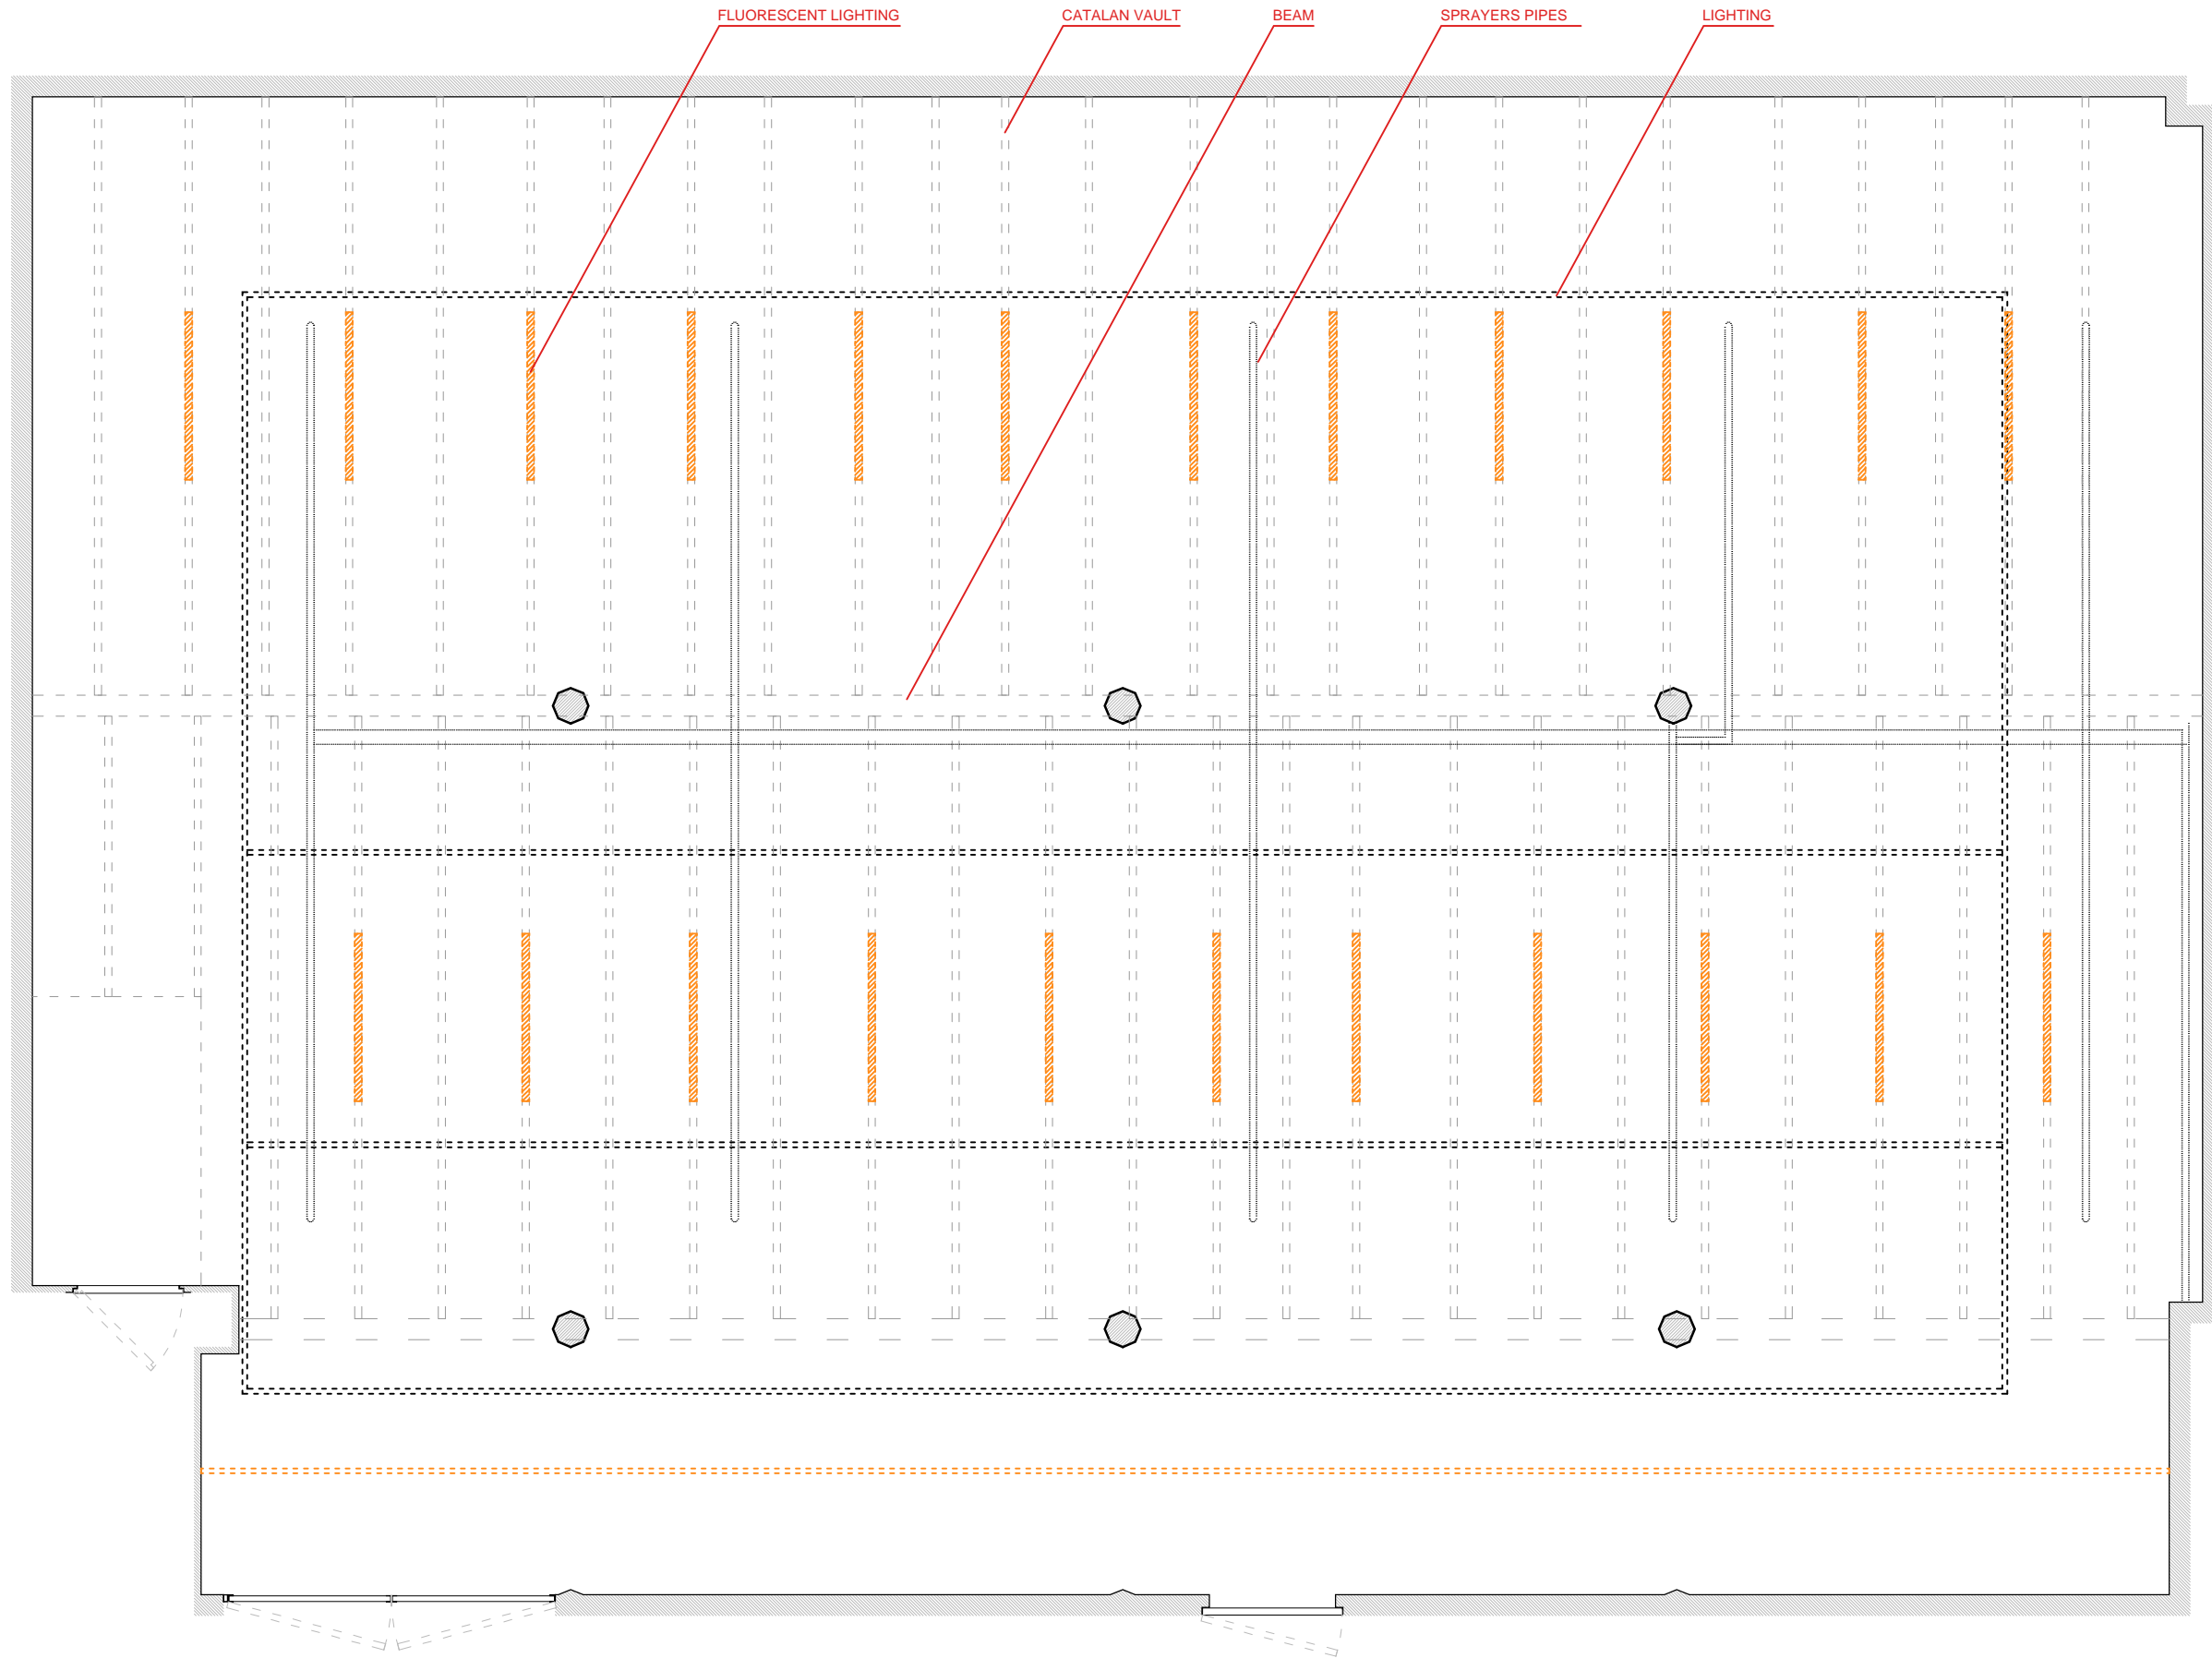

PROPERTY  
Blueproject Foundation

ARCHITECT  
Maria Güell

DATE  
17.10.24

SKETCH MEASUREMENTS\*  
EXHIBITION ROOM

LOCATION: Carrer de la Princesa, 57, Barcelona

FLOOR PLAN

\* 2cm difference might be consider  
\*\* catalan vault and sprayers pipes, both  
sizes and positions, are approximate

A3 - e.1/50

1

PROPERTY  
Blueproject Foundation

ARCHITECT  
Maria Güell

DATE  
17.10.24

SKETCH MEASUREMENTS\*

EXHIBITION ROOM

LOCATION: Carrer de la Princesa, 57, Barcelona

CEILING PLAN

\* 2cm difference might be consider  
\*\* catalan vault and sprayers pipes, both  
sizes and positions, are approximate

A3 - e.1/50

2

PROPERTY  
Blueproject Foundation

ARCHITECT  
Maria Güell

A3 - e. --

6

PROPERTY  
Blueproject Foundation

ARCHITECT  
Maria Güell

DATE  
17.10.24

SKETCH MEASUREMENTS\*

EXHIBITION ROOM

LOCATION: Carrer de la Princesa, 57, Barcelona