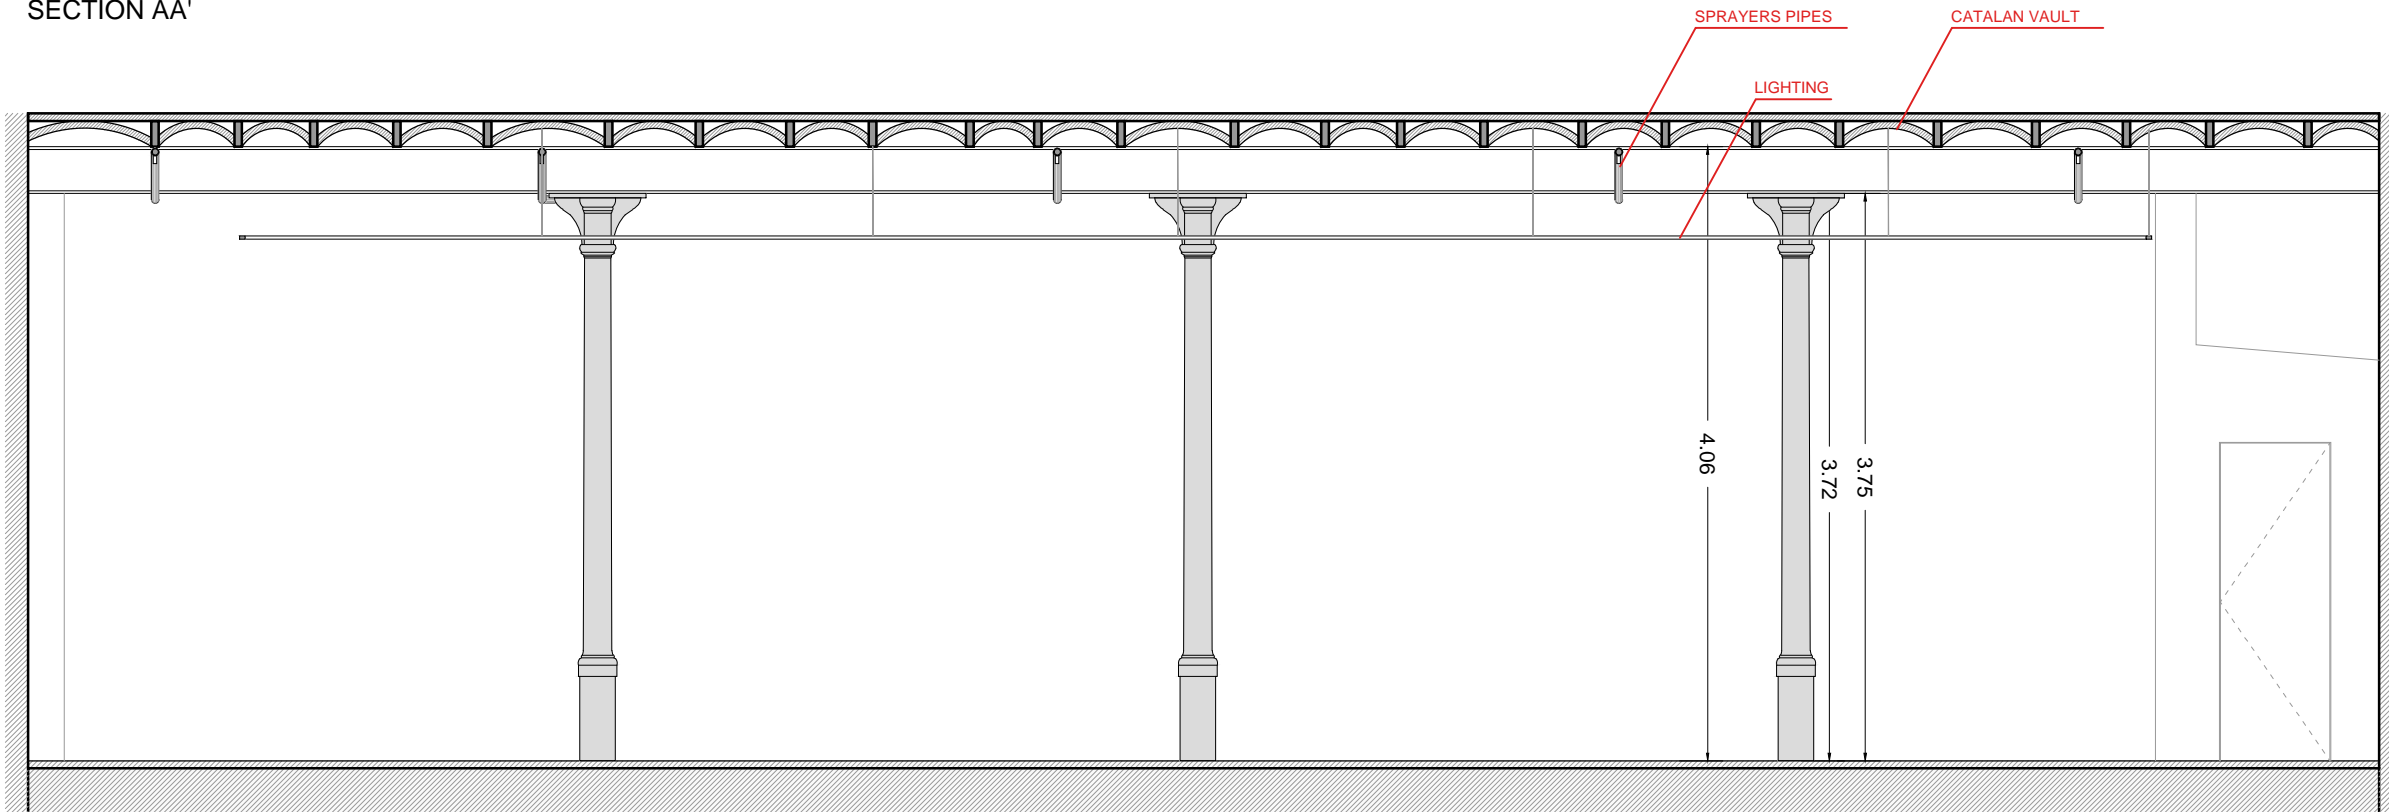

SECTION BB'

SKETCH MEASUREMENTS*

EXHIBITION ROOM

LOCATION: Carrer de la Princesa, 57, Barcelona

SECTIONS

* 2cm difference might be consider
** catalan vault and sprayers pipes, both sizes and positions, are aproximate

A3 - e.1/50

3