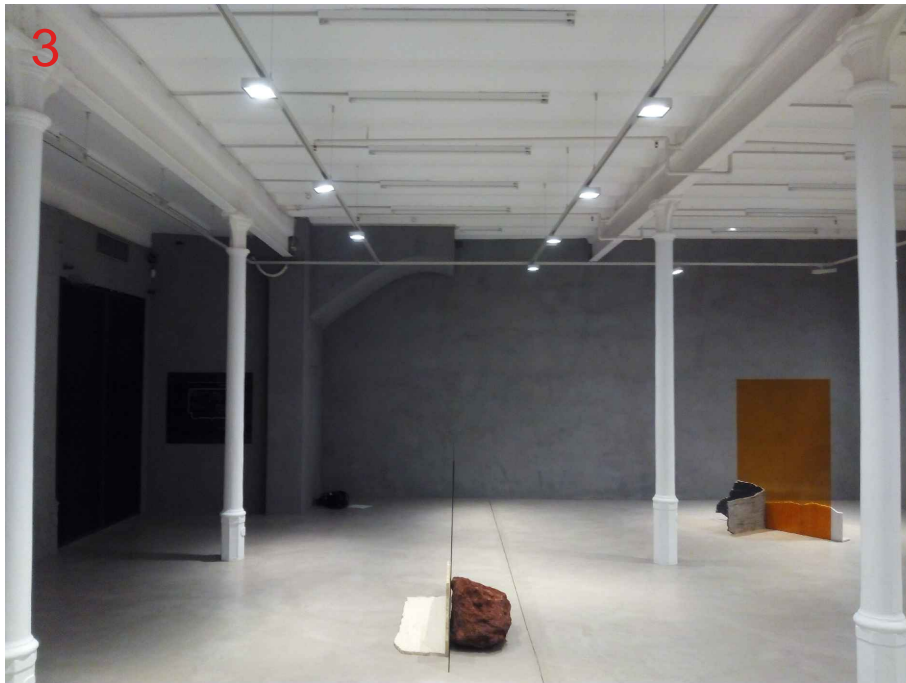

PROPERTY
Blueproject Foundation

ARCHITECT
Maria Güell

DATE
17.10.24

SKETCH MEASUREMENTS*

EXHIBITION ROOM

LOCATION: Carrer de la Princesa, 57, Barcelona

IMAGES

* 2cm difference might be consider
** catalan vault and sprayers pipes, both sizes and positions, are approximate

A3 - e. --

6