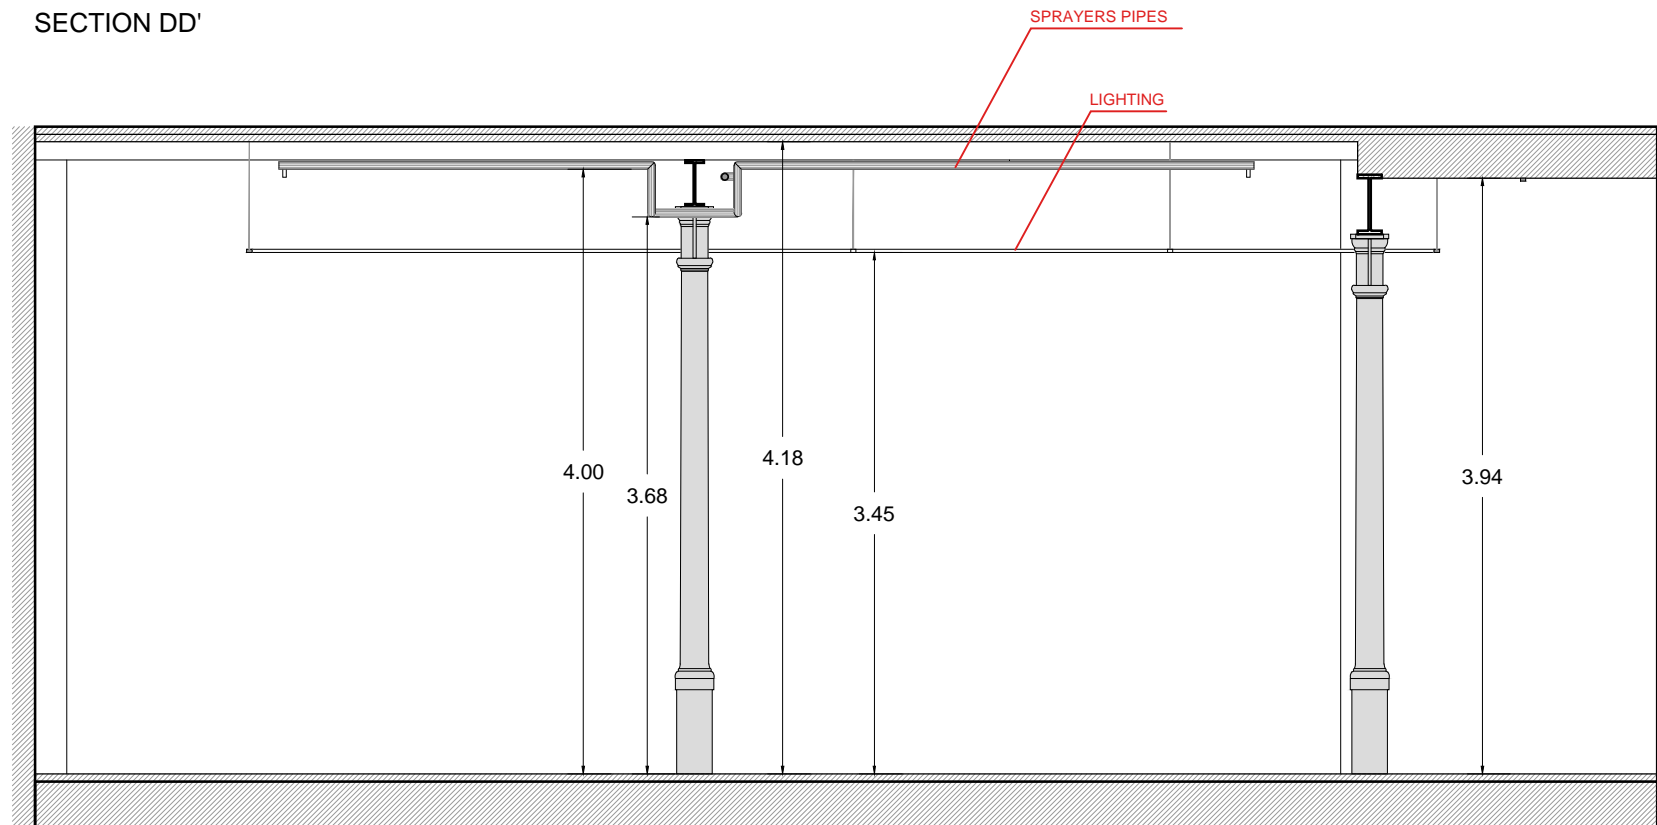

SECTION EE'

SKETCH MEASUREMENTS*

EXHIBITION ROOM

LOCATION: Carrer de la Princesa, 57, Barcelona

SECTIONS

* 2cm difference might be consider
** catalan vault and sprayers pipes, both sizes and positions, are approximate

A3 - e.1/50

5