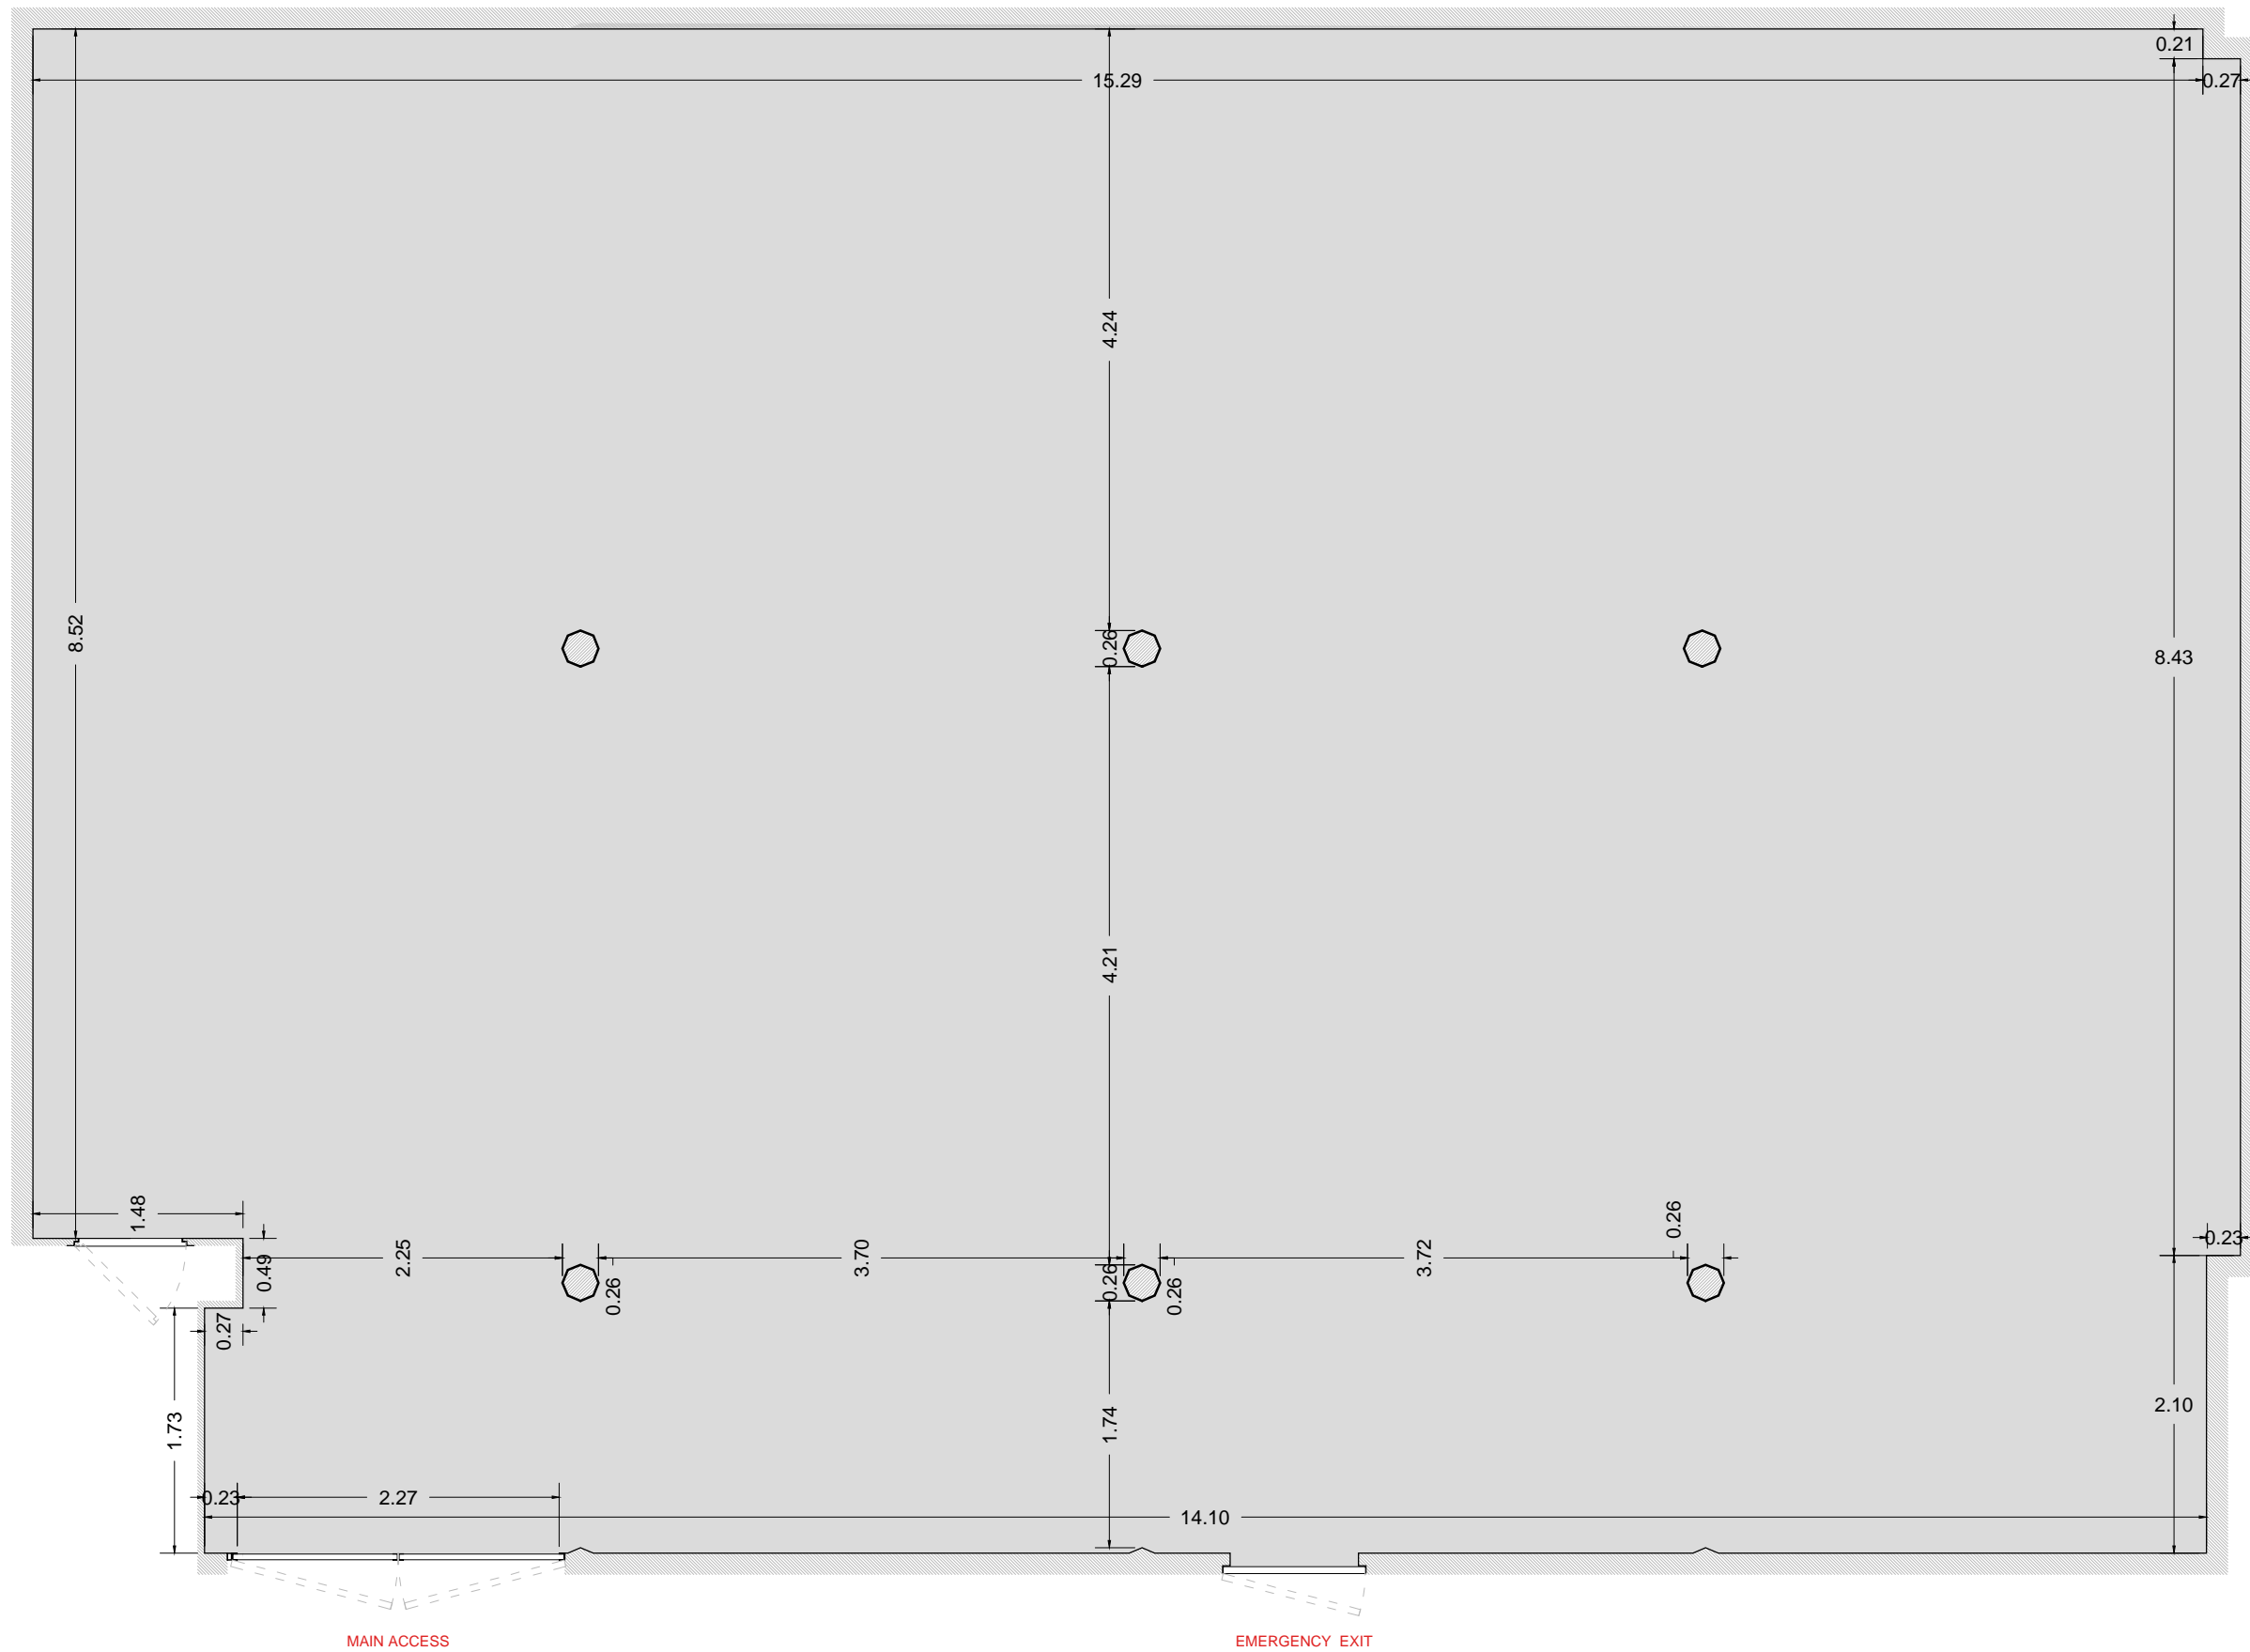

PROPERTY  
Blueproject Foundation

ARCHITECT  
Maria Güell

DATE  
17.10.24

SKETCH MEASUREMENTS\*  
EXHIBITION ROOM

LOCATION: Carrer de la Princesa, 57, Barcelona

FLOOR PLAN

\* 2cm difference might be consider  
\*\* catalan vault and sprayers pipes, both  
sizes and positions, are approximate

A3 - e.1/50

1

PROPERTY  
Blueproject Foundation

ARCHITECT  
Maria Güell

DATE  
17.10.24

SKETCH MEASUREMENTS\*

EXHIBITION ROOM

LOCATION: Carrer de la Princesa, 57, Barcelona