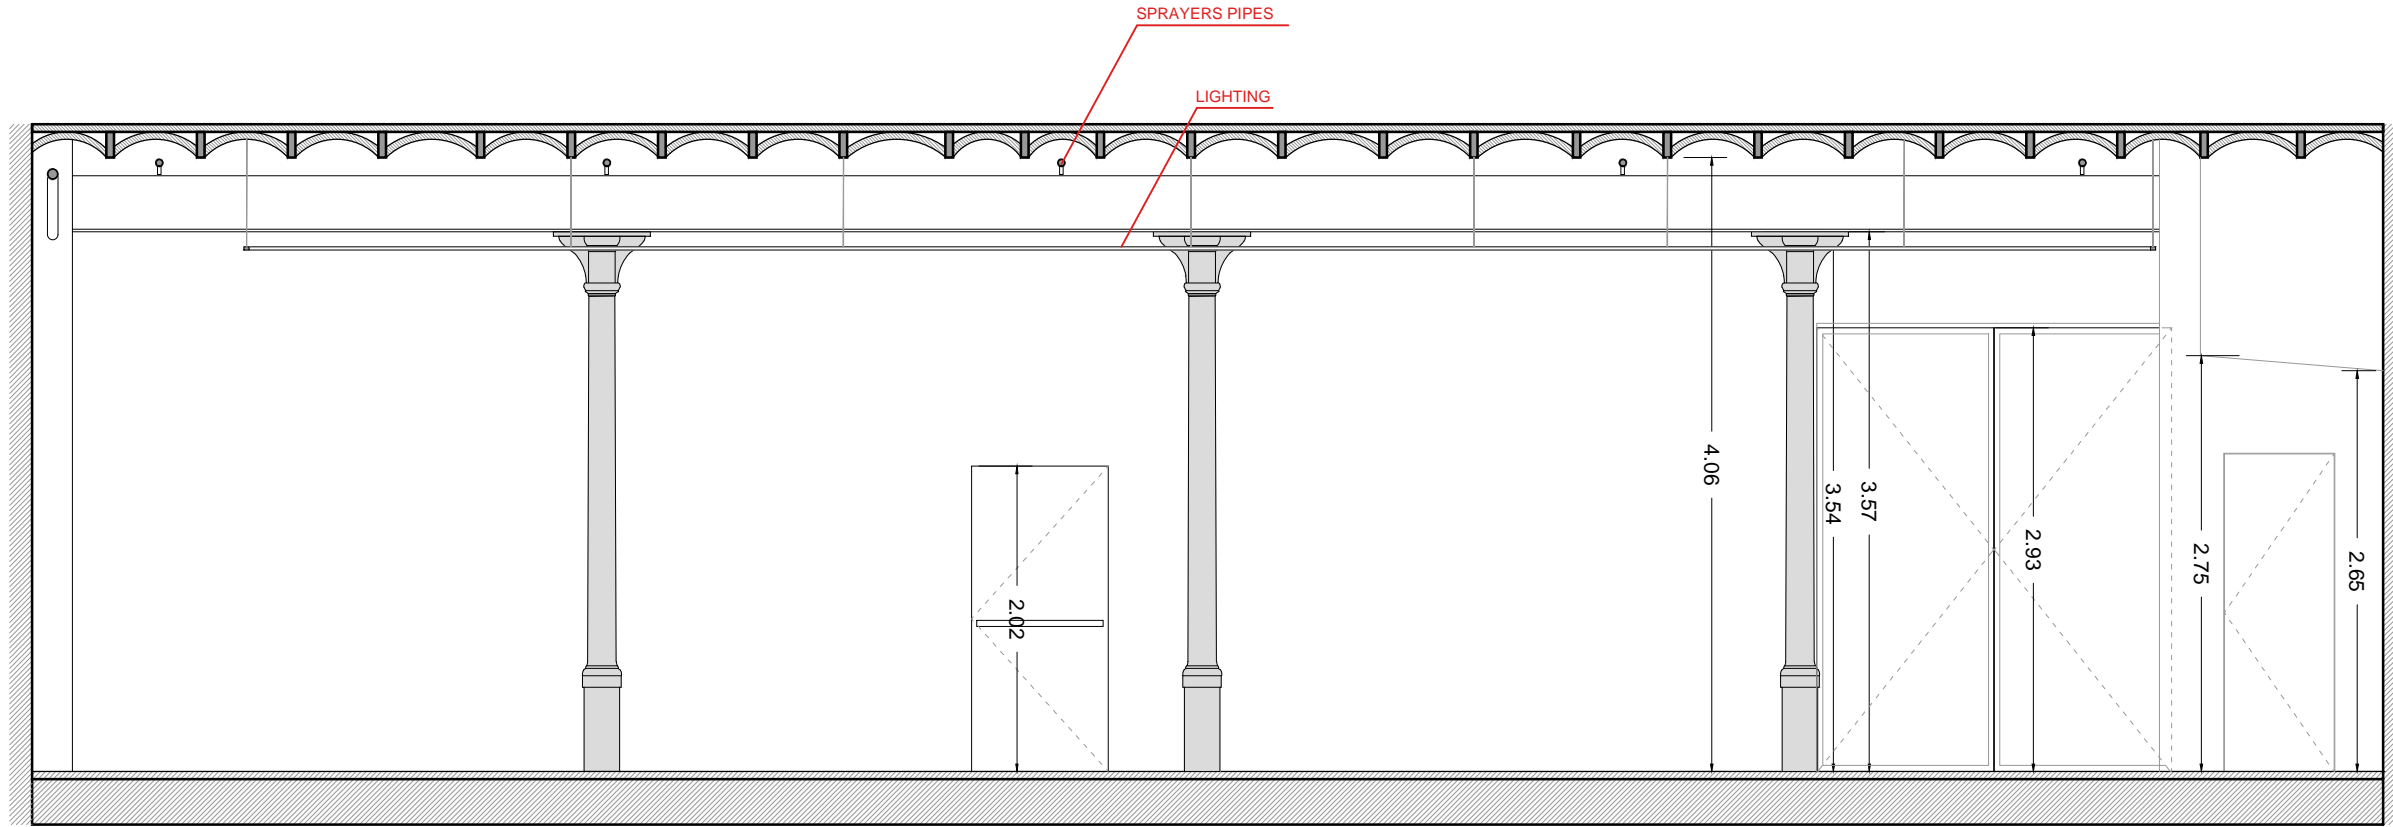

PROPERTY
Blueproject Foundation

ARCHITECT
Maria Güell

DATE
17.10.24

SECTION CC'

SKETCH MEASUREMENTS*

EXHIBITION ROOM

LOCATION: Carrer de la Princesa, 57, Barcelona

SECTIONS

* 2cm difference might be consider
** catalan vault and sprayers pipes, both sizes and positions, are approximate