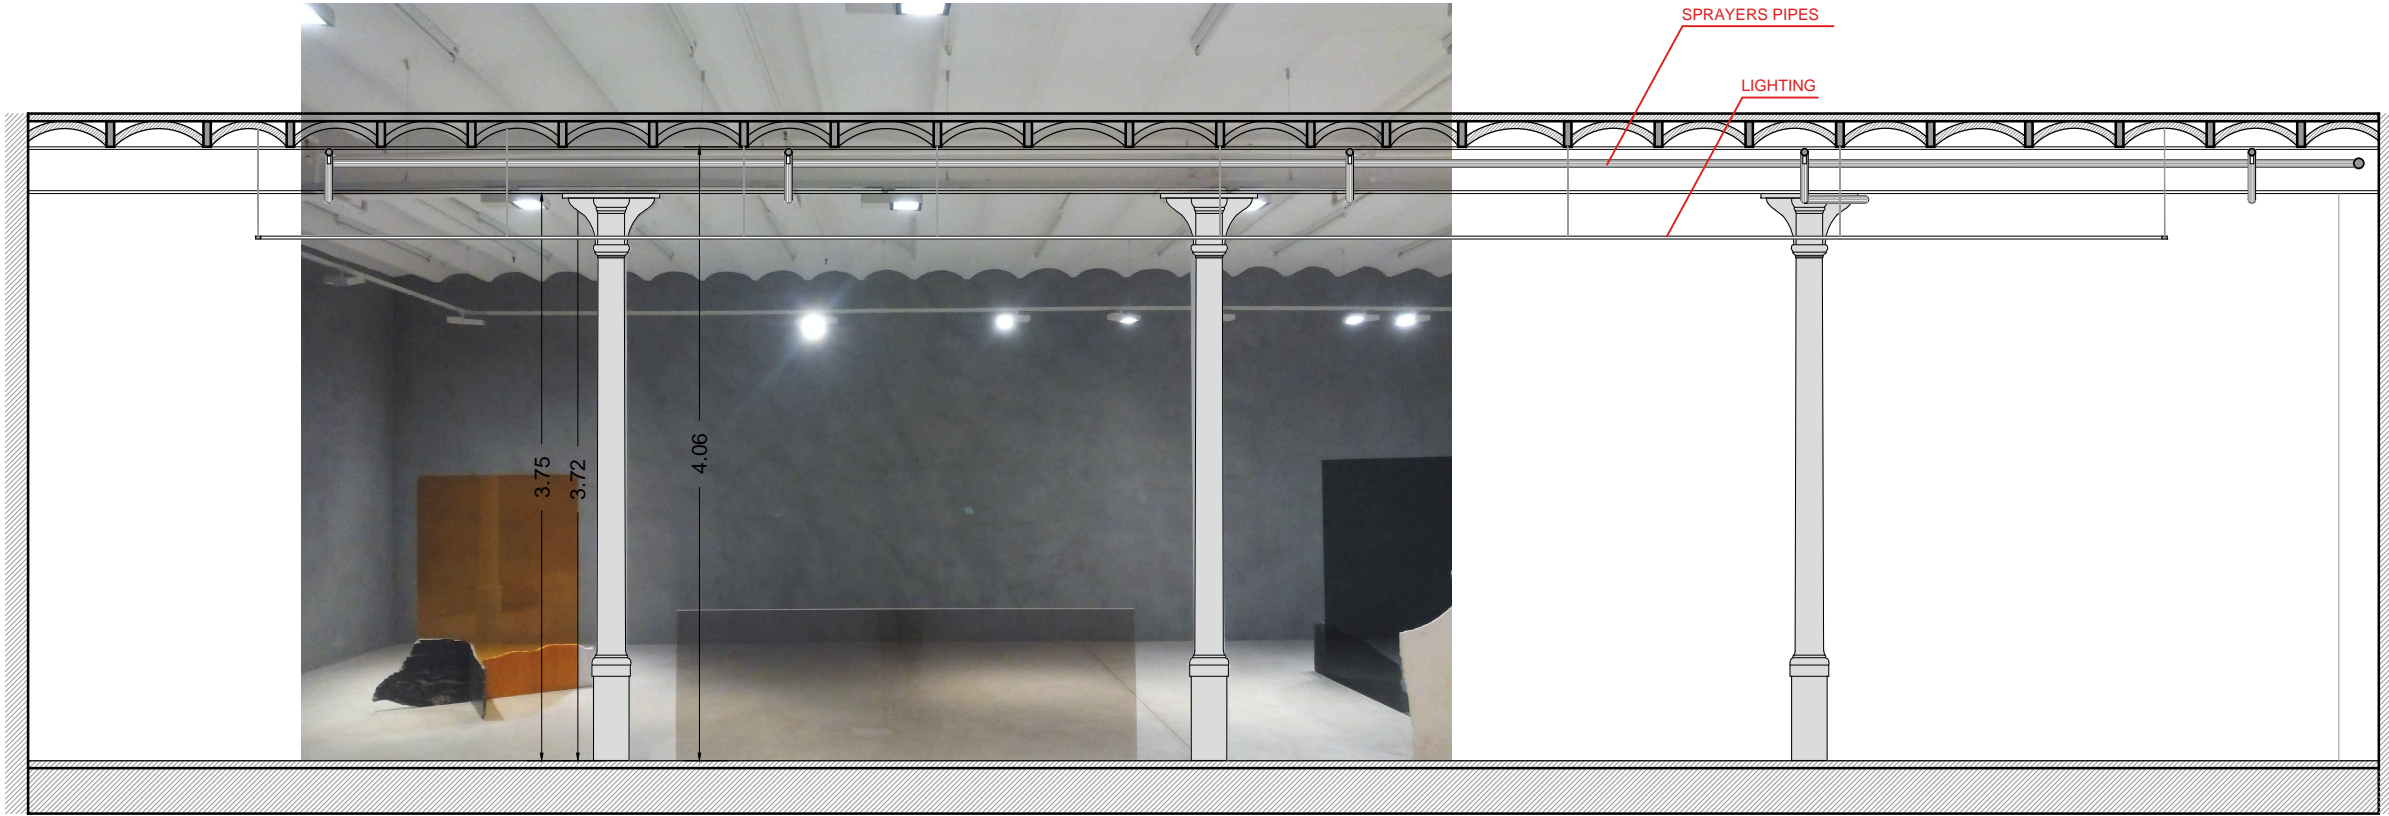

PROPERTY
Blueproject Foundation

ARCHITECT
Maria Güell

DATE
17.10.24

SECTION AA'