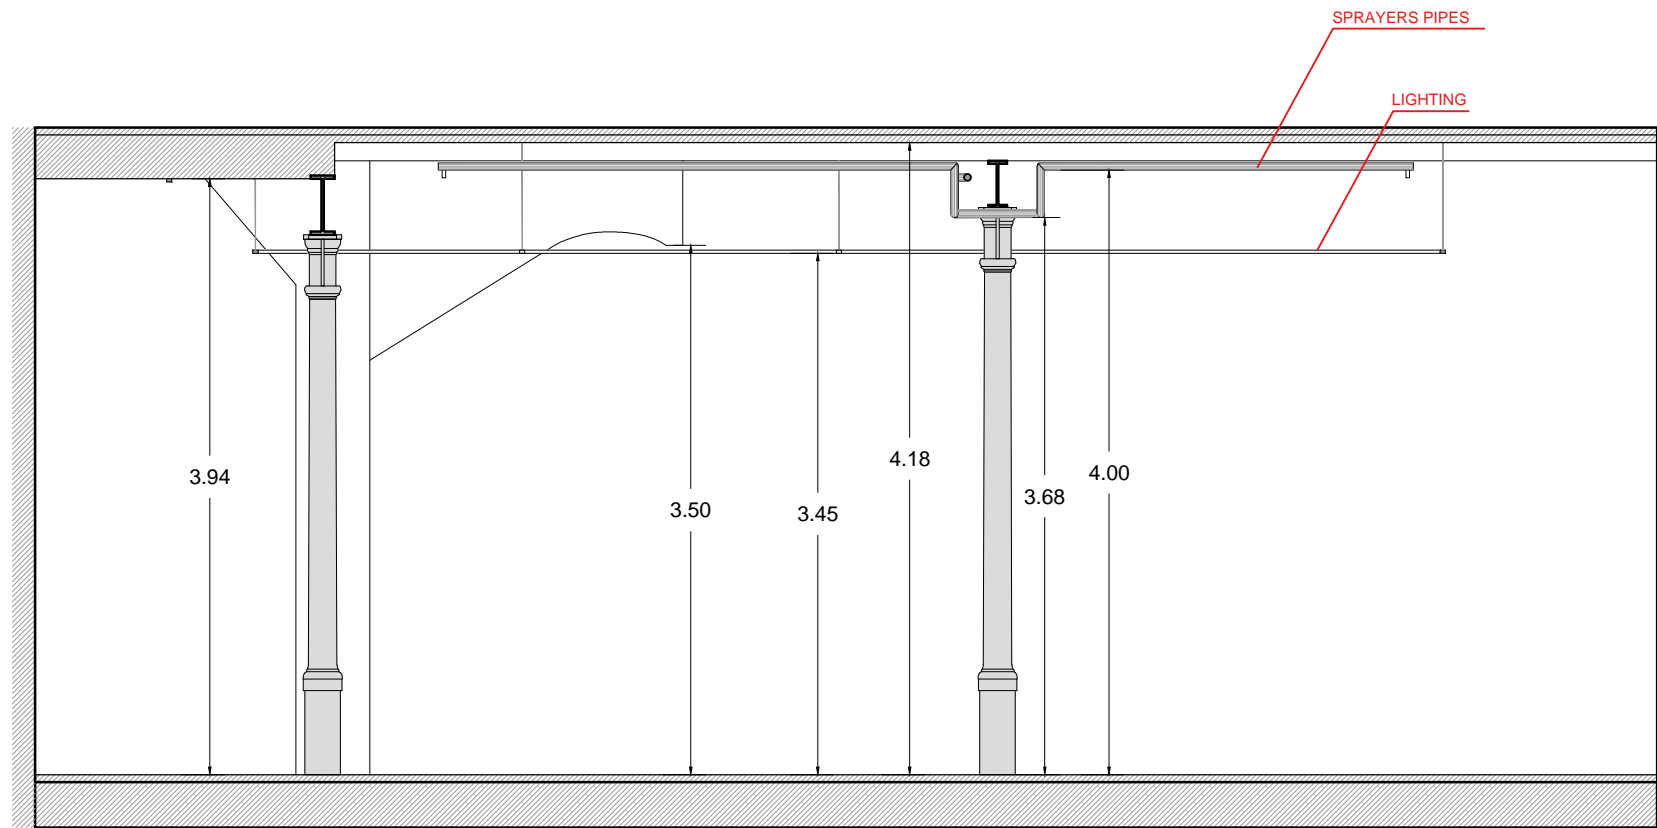

ARCHITECT  
Maria Güell

DATE  
17.10.24

SECTION DD'

SECTION EE'

SKETCH MEASUREMENTS\*

EXHIBITION ROOM

LOCATION: Carrer de la Princesa, 57, Barcelona

SECTIONS