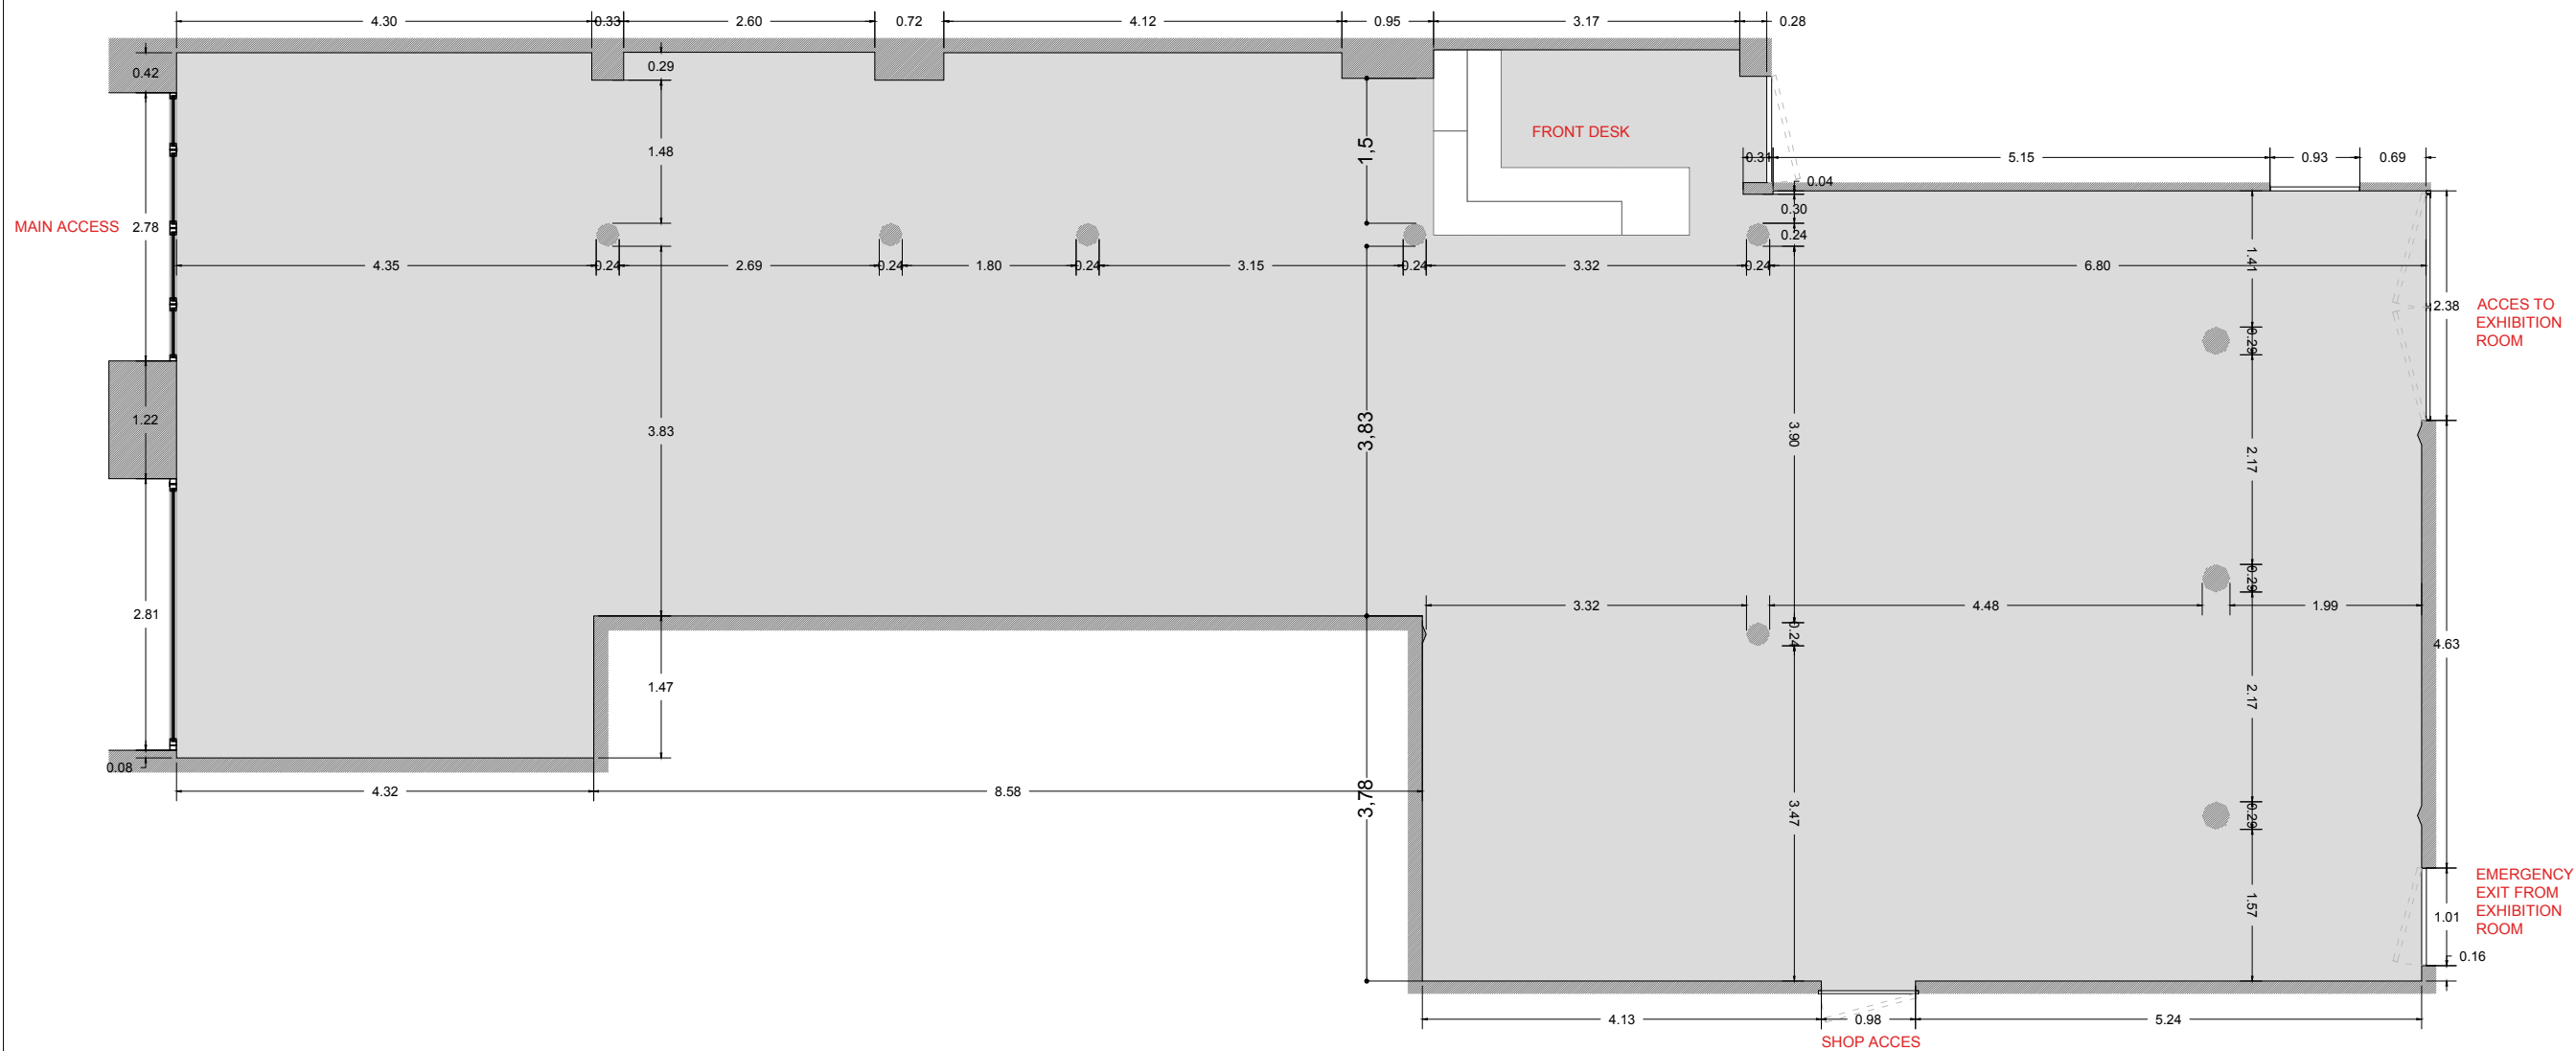

PROPERTY
Blueproject Foundation

ARCHITECT
Maria Güell

DATE
18.07.20

**SKETCH MEASUREMENTS *
EXHIBITION ROOM**

LOCATION: Carrer de la Princesa, 57, Barcelona

FLOOR PLAN

* 5cm difference might be consider
** catalan vault and sprayers pipes, both
sizes and positions, are aproximate

PROPERTY
Blueproject Foundation

ARCHITECT
Maria Güell

DATE
18.07.20

SKETCH MEASUREMENTS *
EXHIBITION ROOM

LOCATION: Carrer de la Princesa, 57, Barcelona

CEILING PLAN

* 5cm difference might be consider
** catalan vault and sprayers pipes, both
sizes and positions, are aproximate

DATE
18.07.20

SECTION CC'

SECTION DD'

SECTION EE'

SECTION FF'

SKETCH MEASUREMENTS *
EXHIBITION ROOM

LOCATION: Carrer de la Princesa, 57, Barcelona

SECTIONS

* 5cm difference might be consider
** catalan vault and sprayers pipes, both sizes and positions, are aproximate

PROPERTY
Blueproject Foundation

ARCHITECT
Maria Güell

DATE
18.07.20

SKETCH MEASUREMENTS *
EXHIBITION ROOM