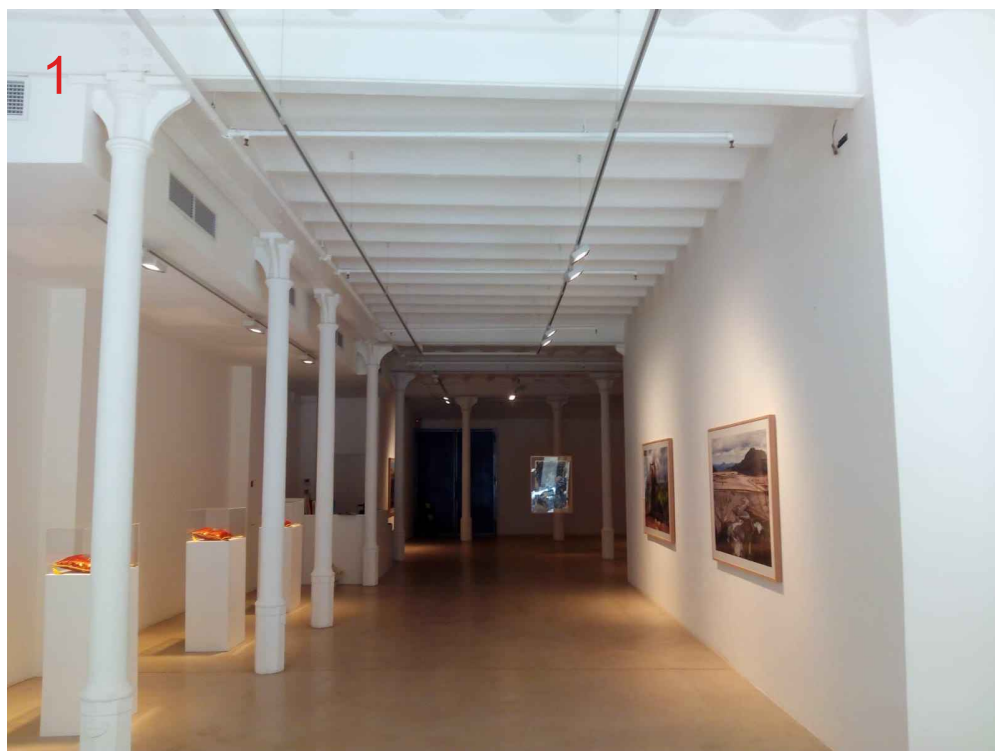

PROPERTY
Blueproject Foundation

ARCHITECT
Maria Güell

DATE
18.07.20

SKETCH MEASUREMENTS *
EXHIBITION ROOM

LOCATION: Carrer de la Princesa, 57, Barcelona

VIEWS

* 5cm difference might be consider
** catalan vault and sprayers pipes, both
sizes and positions, are aproximate

A3 - e - -

5