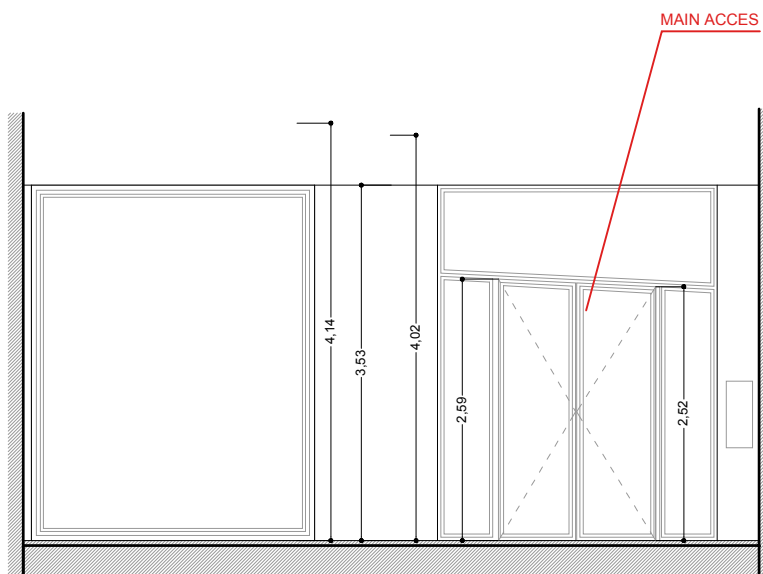

DATE
18.07.20

SECTION CC'

SECTION DD'

SECTION EE'

SECTION FF'

SKETCH MEASUREMENTS *
EXHIBITION ROOM

LOCATION: Carrer de la Princesa, 57, Barcelona

SECTIONS

* 5cm difference might be consider
** catalan vault and sprayers pipes, both sizes and positions, are aproximate

PROPERTY
Blueproject Foundation

ARCHITECT
Maria Güell

DATE
18.07.20

SKETCH MEASUREMENTS *
EXHIBITION ROOM