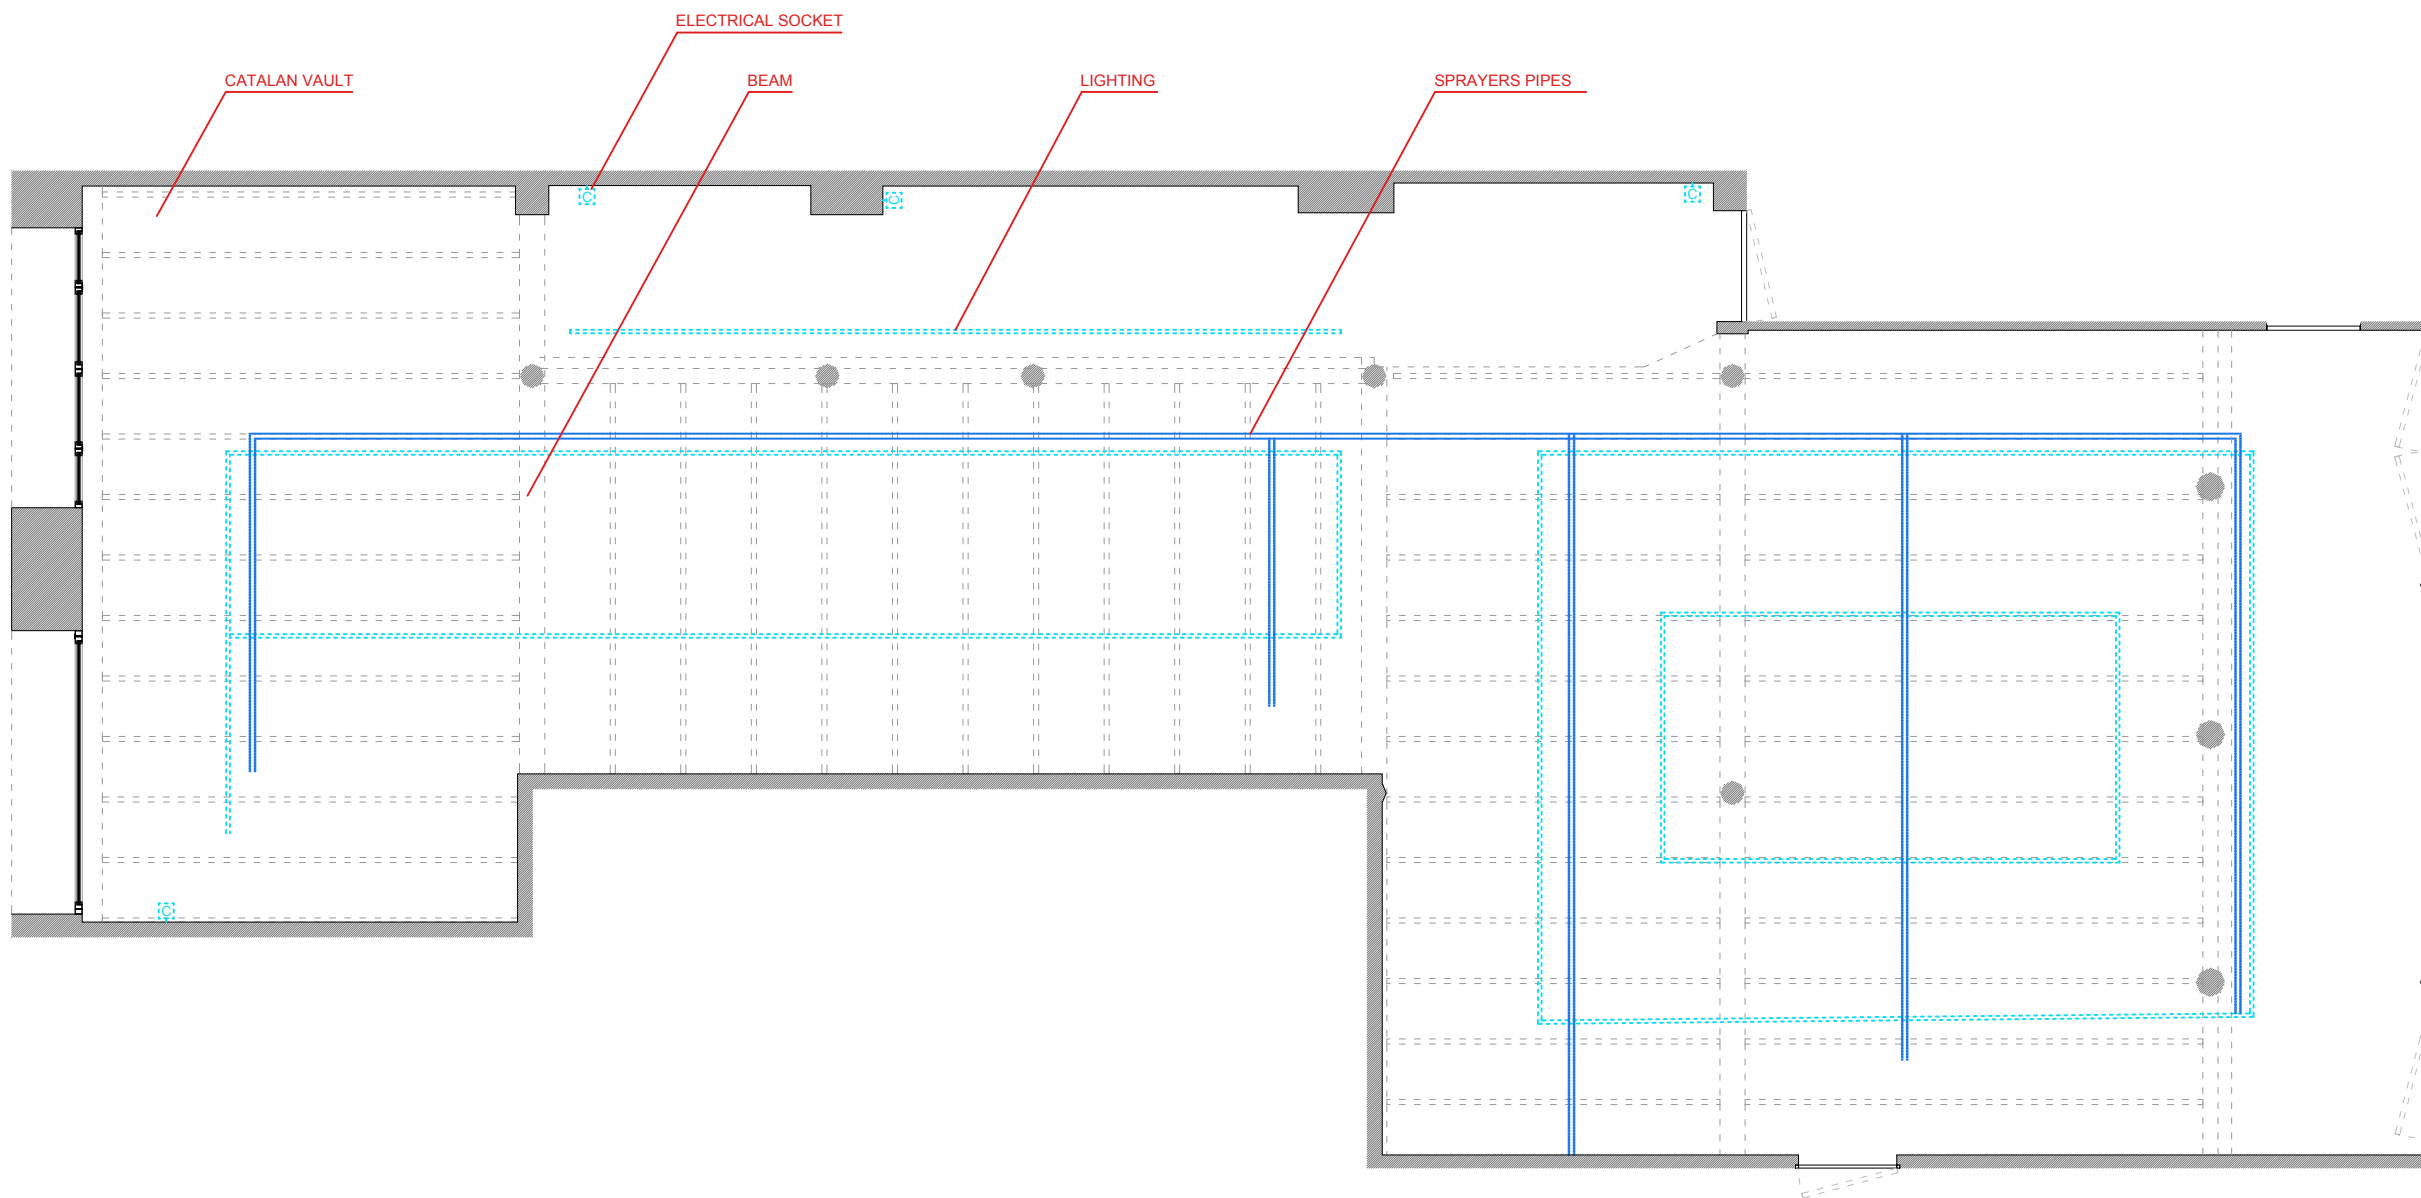

PROPERTY
Blueproject Foundation

ARCHITECT
Maria Güell

DATE
18.07.20

SKETCH MEASUREMENTS *
EXHIBITION ROOM

LOCATION: Carrer de la Princesa, 57, Barcelona

CEILING PLAN

* 5cm difference might be consider
** catalan vault and sprayers pipes, both
sizes and positions, are aproximate

A3 - e.1/75

2

PROPERTY
Blueproject Foundation

ARCHITECT
Maria Güell

DATE
18.07.20

SECTION AA'

SECTION BB'

SKETCH MEASUREMENTS *
EXHIBITION ROOM

DATE
18.07.20

SECTION CC'

SECTION DD'

SECTION EE'

SECTION FF'

SKETCH MEASUREMENTS *
EXHIBITION ROOM

LOCATION: Carrer de la Princesa, 57, Barcelona

SECTIONS

LOCATION: Carrer de la Princesa, 57, Barcelona

VIEWS

* 5cm difference might be consider
** catalan vault and sprayers pipes, both
sizes and positions, are aproximate

A3 - e - -

5