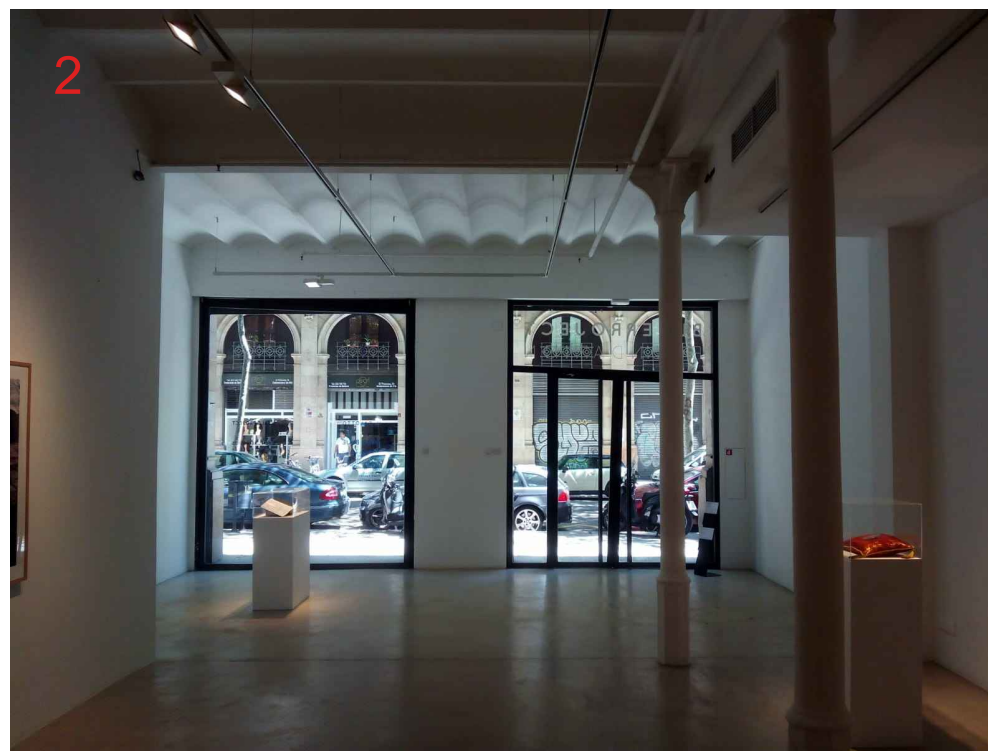

DATE
18.07.20

SECTION CC'

SECTION DD'

SECTION EE'

SECTION FF'

SKETCH MEASUREMENTS *
EXHIBITION ROOM

LOCATION: Carrer de la Princesa, 57, Barcelona

SECTIONS

* 5cm difference might be consider
** catalan vault and sprayers pipes, both sizes and positions, are aproximate

PROPERTY
Blueproject Foundation

ARCHITECT
Maria Güell

DATE
18.07.20

SKETCH MEASUREMENTS *
EXHIBITION ROOM