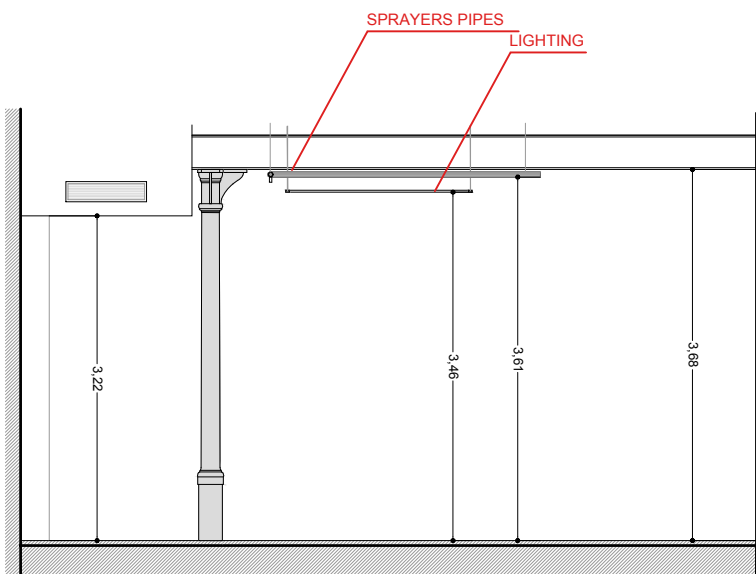

SECTION DD'