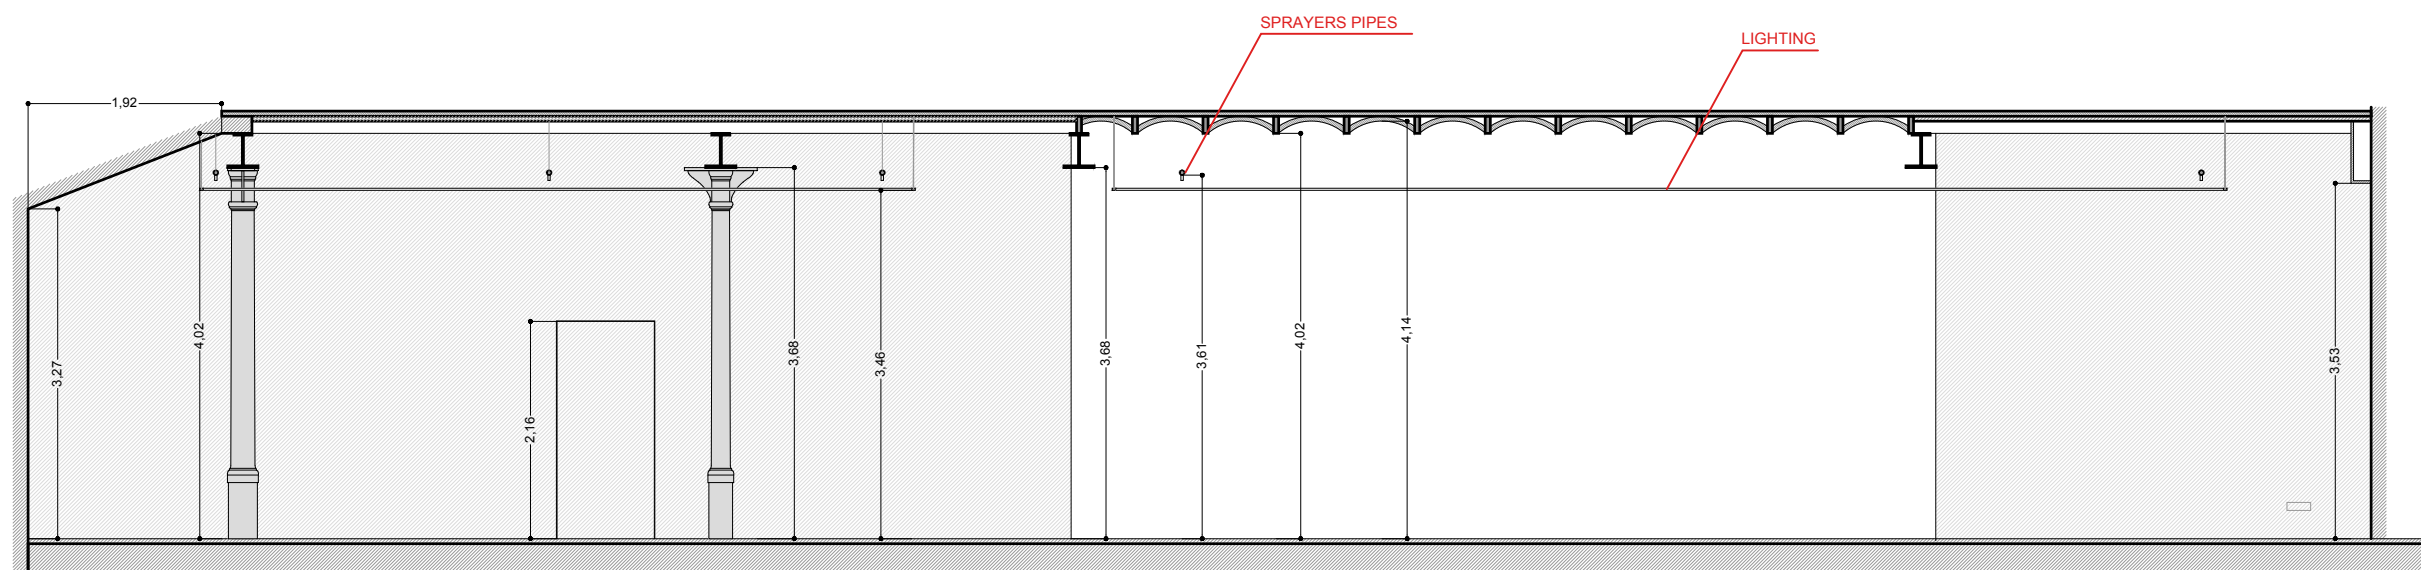

A3 - e.1/75

2

PROPERTY
Blueproject Foundation

ARCHITECT
Maria Güell

DATE
18.07.20

SECTION AA'

SECTION BB'

SKETCH MEASUREMENTS *
EXHIBITION ROOM