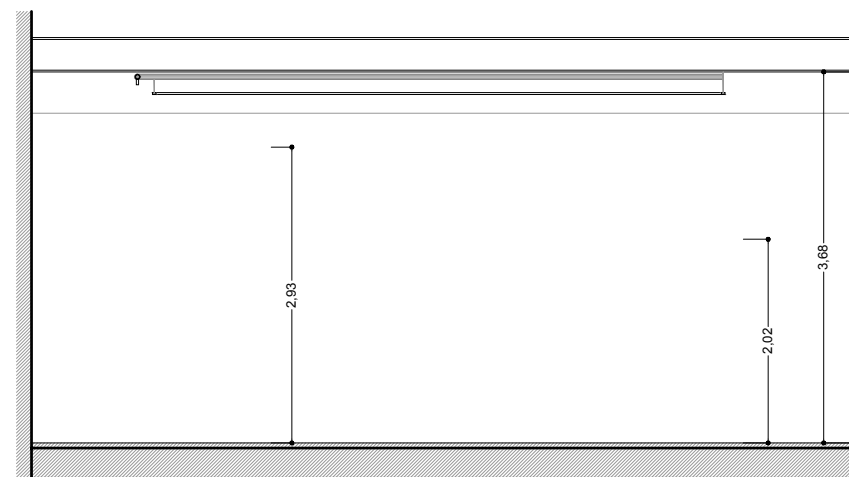

DATE
18.07.20

SECTION CC'

SECTION DD'

SECTION EE'

SECTION FF'

SKETCH MEASUREMENTS *
EXHIBITION ROOM

LOCATION: Carrer de la Princesa, 57, Barcelona

SECTIONS

* 5cm difference might be consider
** catalan vault and sprayers pipes, both sizes and positions, are aproximate

PROPERTY
Blueproject Foundation

ARCHITECT
Maria Güell

DATE
18.07.20

SKETCH MEASUREMENTS *
EXHIBITION ROOM

LOCATION: Carrer de la Princesa, 57, Barcelona

VIEWS

* 5cm difference might be consider
** catalan vault and sprayers pipes, both
sizes and positions, are aproximate

A3 - e - -

5