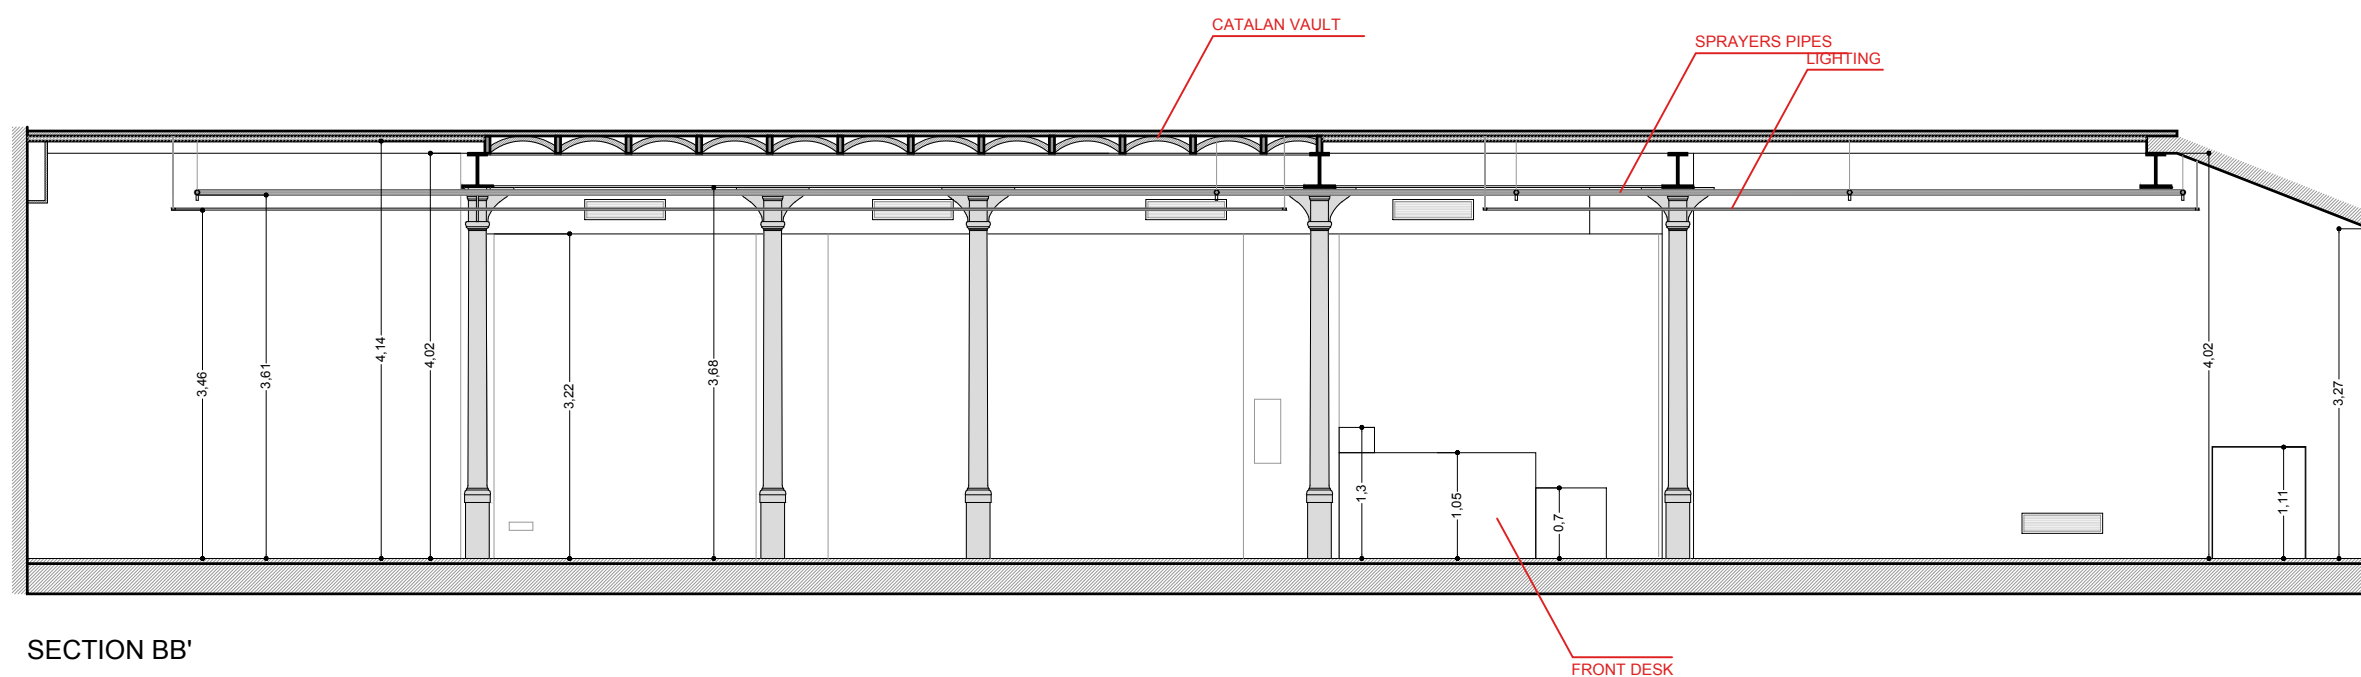

A3 - e.1/75

2

PROPERTY
Blueproject Foundation

ARCHITECT
Maria Güell

DATE
18.07.20

SECTION AA'

SECTION BB'

SKETCH MEASUREMENTS *
EXHIBITION ROOM