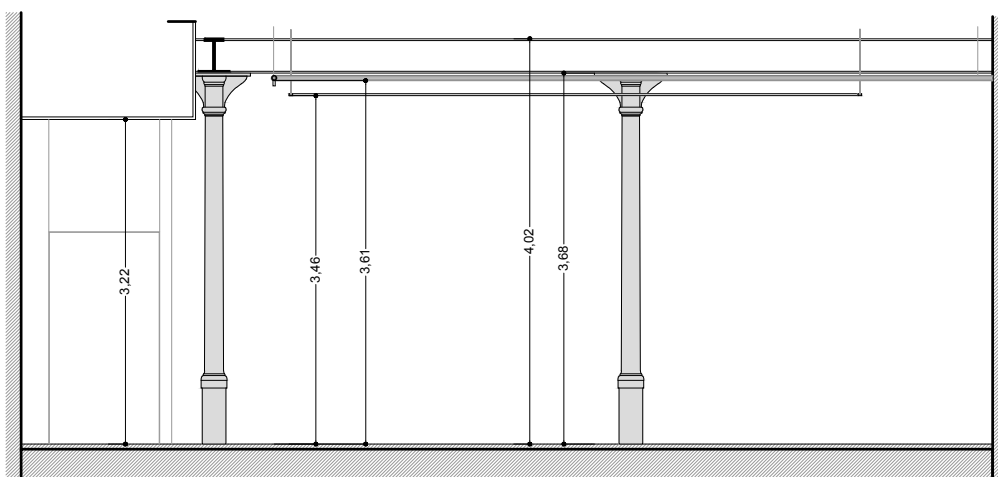

DATE
18.07.20

SECTION CC'

SECTION DD'

SECTION EE'

SECTION FF'

SKETCH MEASUREMENTS *
EXHIBITION ROOM

LOCATION: Carrer de la Princesa, 57, Barcelona

SECTIONS

* 5cm difference might be consider
** catalan vault and sprayers pipes, both sizes and positions, are aproximate

PROPERTY
Blueproject Foundation

ARCHITECT
Maria Güell

DATE
18.07.20

SKETCH MEASUREMENTS *
EXHIBITION ROOM