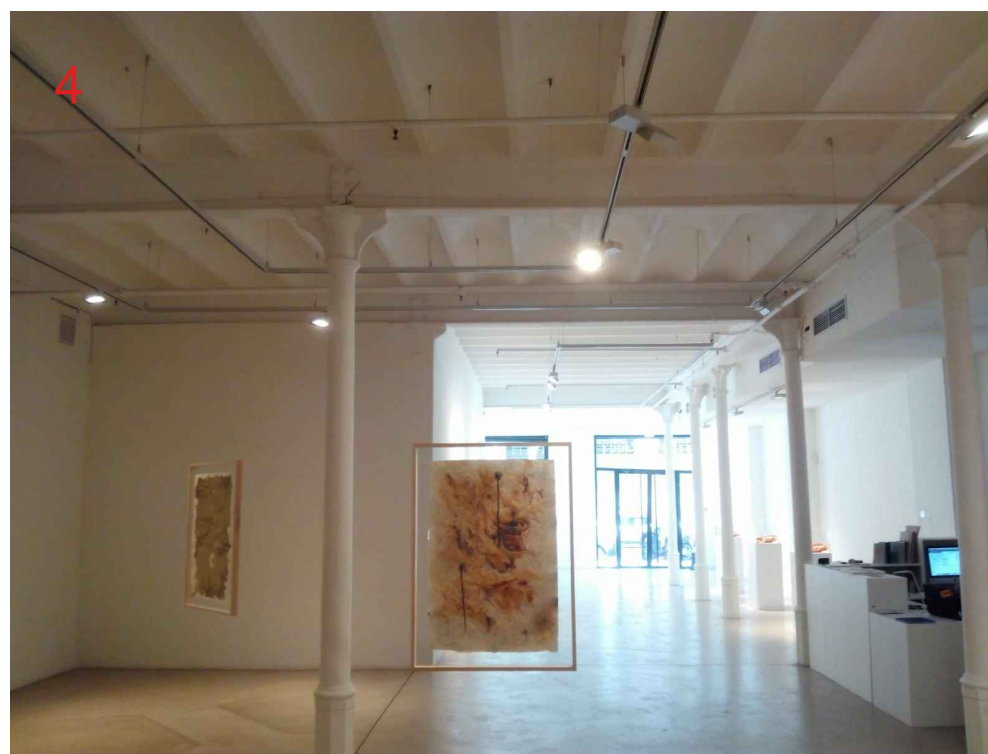

PROPERTY
Blueproject Foundation

ARCHITECT
Maria Güell

DATE
18.07.20

SKETCH MEASUREMENTS *
EXHIBITION ROOM

LOCATION: Carrer de la Princesa, 57, Barcelona

VIEWS

* 5cm difference might be consider
** catalan vault and sprayers pipes, both
sizes and positions, are aproximate

A3 - e - -

5